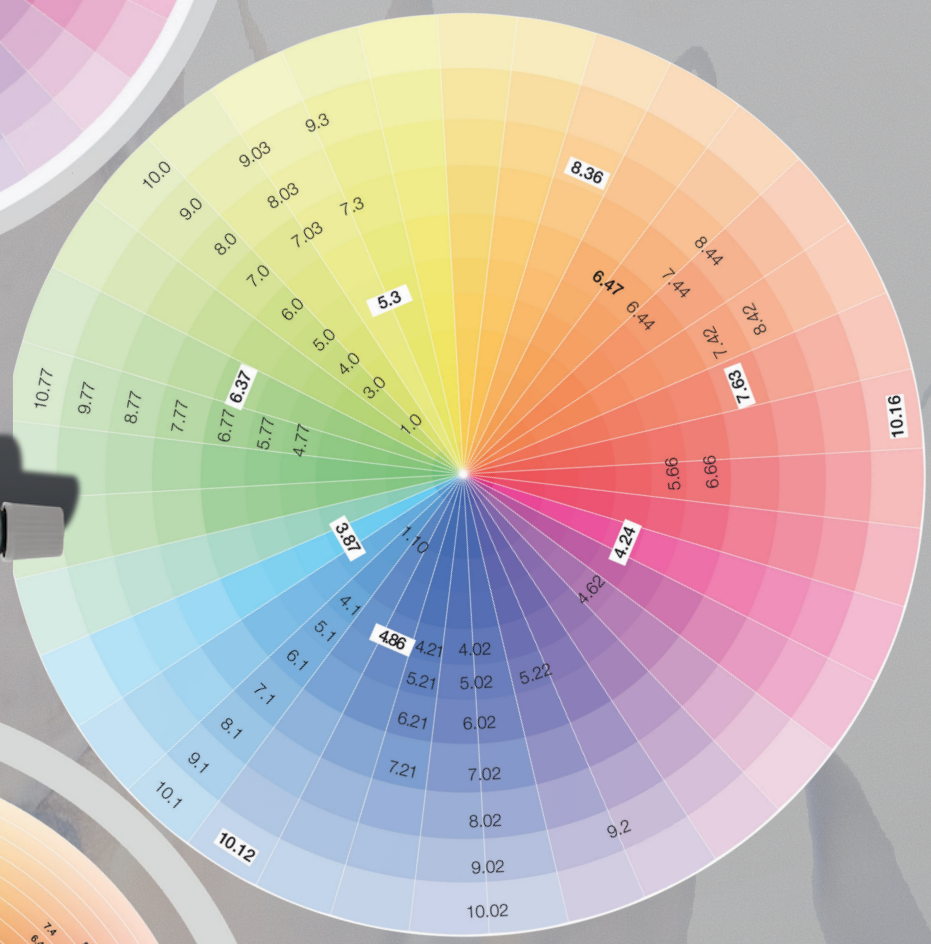

colour chart

VIRTUOUS COLOUR

EARTH COLOUR

colour chart

ARGAN & KERATIN COLOUR

colour chart

VIRTUOUS COLOUR

NATURAL	INTENSE NATURAL	NATURAL ASH	NATURAL PEARL	BEIGE GOLD VIOLET	ASH	SAND GOLD ASH	COLD CHOCOLAT	CHOCOLAT E	GOLD	GOLD COPPER	COPPER COPPER	TABACCO	COPPER	RED	MAHOGAN Y	VIOLET	ELEVEN	HIGH LIFT	BOOSTER	STRONG HIGH LIFT	CONTRAST	CORRECTO R	INTENSIFIER
.0	.00	.01	.08	.32	.1	.31	.82	.48	.3	.34	.43	.41	.4	.6	.5	.22	11.	H	BO	SH	K	C	I
1.0	4.00*	4.01	1.08*	6.32*	5.1	7.31	4.82*	3.48	5.3*	6.34	7.43	5.41	5.4	5.6*	4.5*	5.22	11.00*	HO	BOOSTER	SH1	K4	C1	I6
3.0	5.00*	5.01	5.08	8.32*	6.1	9.31	6.82*	4.48	6.3*	7.34	8.43	6.41	6.4	5.66*	5.5*	6.22	11.31	H1					
4.0	6.00*	6.01	6.08		7.1			5.48	7.3*			7.41	7.4	6.66*	6.5*		11.1						
5.0	7.00*	7.01	7.08		8.1			6.48	8.3*			8.41	7.44	7.66*			11.02*						
6.0	8.00*	8.01	8.08		9.1			7.48	9.3*														
7.0*			9.08																				
8.0*			10.08																				
9.0*																							
10.0*																							

ARGAN & KERATIN COLOUR

NATURAL	GOLD BEIGE	ARCTIC	ASH	COLD BROWN	COLD NATURAL	PEARL	NATURAL PEARL	WARM BROWN	GOLDEN	COPPER	RED	MAHOGAN Y	VIOLET	SUPER LIGHTENER	BOOSTER	TONER	PURE PIGMENTS	LOLLIPOP COLOUR
.0	.71	.17	.1	.72	.0	.12	.08	.35	.3	.4	.66	.55	.2	11.	BO	T	PURE PIGMENTS	LOLLIPOP
1.0	5.71	6.17	1.10	6.72	55.0	6.12	6.08	3.35	4.3	5.4	5.66	4.55	4.2	11.0	BOOSTER	PEARL	PURE BLUE	PEARL
3.0	6.71	8.17	5.1	8.72	66.0	8.12	8.08	4.35	5.3	6.4	6.66	5.55	6.2	11.17			PURE GREEN	BLUE
4.0	7.71	10.17	6.1	10.72	77.0	10.12	10.08	5.35	6.3	7.4	7.66		10.2	11.1			PURE VIOLET	GREY
5.0	8.71		7.1		88.0			6.35	7.3	7.44				11.02			PURE RED	PINK
6.0	9.71		8.1		99.0			7.35	8.3	8.44							PURE YELLOW	WHITE
7.0	10.71		9.1					8.35	9.3									
8.0			10.1					9.35	10.3									
9.0																		
10.0																		

VÝPRODEJ 80%: ARGAN KERATIN COLOUR 7.13, pure cooper