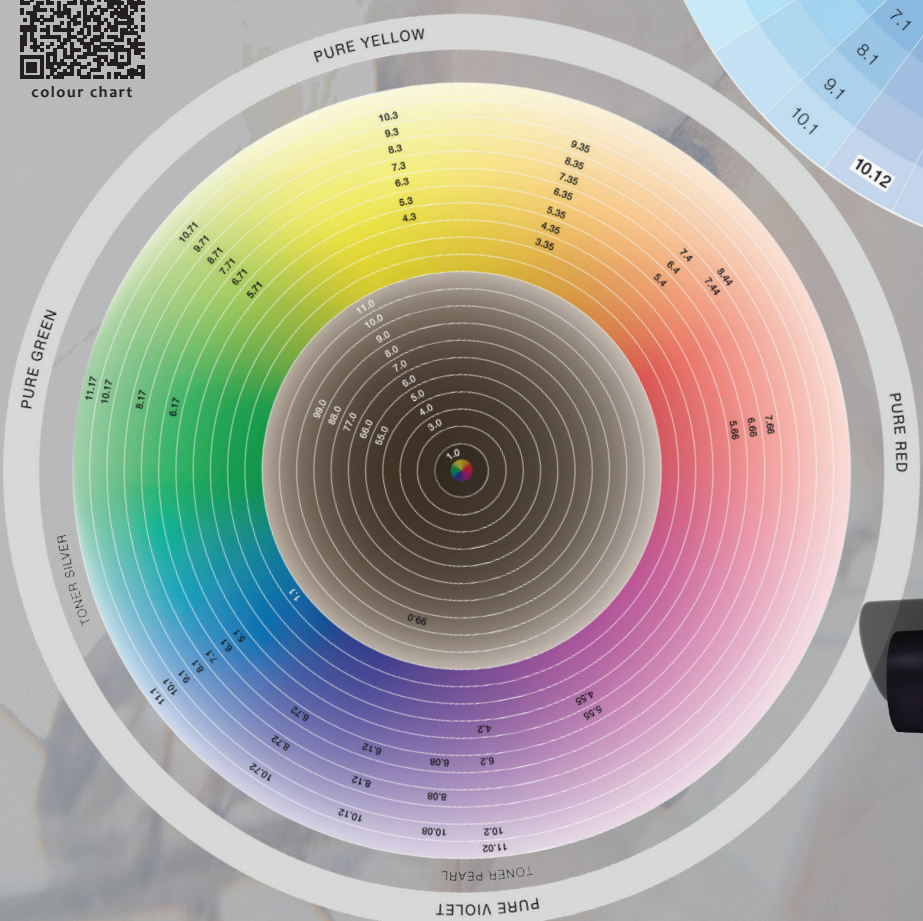

colour chart

VIRTUOUS COLOUR

EARTH COLOUR

colour chart

ARGAN & KERATIN COLOUR

colour chart

VIRTUOUS COLOUR

NATURAL	INTENSE NATURAL	NATURAL ASH	NATURAL PEARL	BEIGE GOLD VIOLET	ASH	SAND GOLD ASH	COLD CHOCOLAT	CHOCOLAT E	GOLD	GOLD COPPER	COPPER COPPER	TABACCO	COPPER	RED	MAHOGAN Y	VIOLET	ELEVEN	HIGH LIFT	BOOSTER	STRONG HIGH LIFT	CONTRAST	CORRECTO R	INTENSIFIER
.0	.00	.01	.08	.32	.1	.31	.82	.48	.3	.34	.43	.41	.4	.6	.5	.22	11.	H	BO	SH	K	C	I
1.0	4.00*	4.01	1.08*	6.32*	5.1	7.31	4.82*	3.48	5.3*	6.34	7.43	5.41	5.4	5.6*	4.5*	5.22	11.00*	HO	BOOSTER	SH1	K4	C1	I6
3.0	5.00*	5.01	5.08	8.32*	6.1	9.31	6.82*	4.48	6.3*	7.34	8.43	6.41	6.4	5.66*	5.5*	6.22	11.31	H1					
4.0	6.00*	6.01	6.08		7.1			5.48	7.3*			7.41	7.4	6.66*	6.5*		11.1						
5.0	7.00*	7.01	7.08		8.1			6.48	8.3*			8.41	7.44	7.66*			11.02*						
6.0	8.00*	8.01	8.08		9.1			7.48	9.3*														
7.0*			9.08																				
8.0*			10.08																				
9.0*																							
10.0*																							

EARTH COLOUR

NATURAL	ASH	MATT	COOL CHOCOLAT	WARM BEIGE	GOLDEN SAND	ROŠÉ	COOL COPPER	BRIGHT COPPER	RED	MAHOGAN Y	VIOLET	IRISÉ	HIGH LIFT	SUPER HIGH LIFT	CREATIVE TONES	CORAL REEF	NORWEGIA FJORDS
.0	.1	.77	.21	.03	.3	.32	.42	.44	.66	.62	.22	.02	H	SH	CREATIVE TONES	CR	NF
1.0	4.1	4.77	4.21	7.03	5.3	5.32	7.42	6.44	5.66	4.62	5.22	4.02	11.01	12.1	PINK	7.63	3.87
3.0	5.1	5.77	5.21	8.03	7.3	6.32	8.42	7.44	6.66		7.22	5.02	11.32	12.02	BLUE	8.36	10.12
4.0	6.1	6.77	6.21	9.03	9.3	7.32		8.44			9.2	6.02	11.21	12.21	EMERALD	10.16	4.24
5.0	7.1	7.77	7.21			8.32						7.02			STEEL BLUE	4.86	6.37
6.0	8.1	8.77				9.32						8.02			GRAPHITE	6.47	
7.0	9.1	9.77				10.32						9.02			SILVER		
8.0	10.1	10.77										10.02			CLEAR		
9.0																	
10.0																	

VÝPRODEJ 80%: ARGAN KERATIN COLOUR 7.13, pure cooper