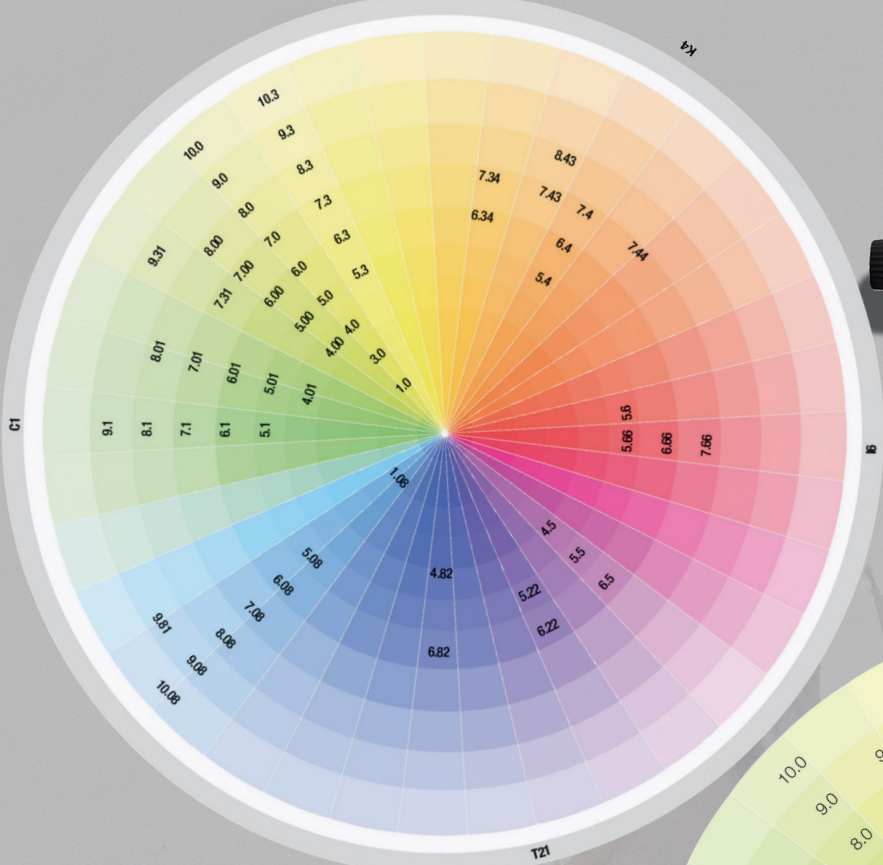

colour chart

VIRTUOUS COLOUR

EARTH COLOUR

colour chart

ARGAN & KERATIN COLOUR

colour chart

VIRTUOUS COLOUR

NATURAL	INTENSE NATURAL	NATURAL ASH	NATURAL PEARL	BEIGE GOLD VIOLET	ASH	SAND GOLD ASH	COLD CHOCOLAT	CHOCOLAT E	GOLD	GOLD COPPER	COPPER COPPER	TABACCO	COPPER	RED	MAHOGAN Y	VIOLET	ELEVEN	HIGH LIFT	BOOSTER	STRONG HIGH LIFT	CONTRAST	CORRECTO R	INTENSIFIER
.0	.00	.01	.08	.32	.1	.31	.82	.48	.3	.34	.43	.41	.4	.6	.5	.22	11.	H	BO	SH	K	C	I
1.0	4.00*	4.01	1.08*	6.32*	5.1	7.31	4.82*	3.48	5.3*	6.34	7.43	5.41	5.4	5.6*	4.5*	5.22	11.00*	HO	BOOSTER	SH1	K4	C1	I6
3.0	5.00*	5.01	5.08	8.32*	6.1	9.31	6.82*	4.48	6.3*	7.34	8.43	6.41	6.4	5.66*	5.5*	6.22	11.31	H1					
4.0	6.00*	6.01	6.08		7.1			5.48	7.3*			7.41	7.4	6.66*	6.5*		11.1						
5.0	7.00*	7.01	7.08		8.1			6.48	8.3*			8.41	7.44	7.66*			11.02*						
6.0	8.00*	8.01	8.08		9.1			7.48	9.3*														
7.0*			9.08																				
8.0*			10.08																				
9.0*																							
10.0*																							

EARTH COLOUR

NATURAL	ASH	MATT	COOL CHOCOLAT	WARM BEIGE	GOLDEN SAND	ROŠÉ	COOL COPPER	BRIGHT COPPER	RED	MAHOGAN Y	VIOLET	IRISÉ	HIGH LIFT	SUPER HIGH LIFT	CREATIVE TONES	CORAL REEF	NORWEGIA FJORDS
.0	.1	.77	.21	.03	.3	.32	.42	.44	.66	.62	.22	.02	H	SH	CREATIVE TONES	CR	NF
1.0	4.1	4.77	4.21	7.03	5.3	5.32	7.42	6.44	5.66	4.62	5.22	4.02	11.01	12.1	PINK	7.63	3.87
3.0	5.1	5.77	5.21	8.03	7.3	6.32	8.42	7.44	6.66		7.22	5.02	11.32	12.02	BLUE	8.36	10.12
4.0	6.1	6.77	6.21	9.03	9.3	7.32		8.44			9.2	6.02	11.21	12.21	EMERALD	10.16	4.24
5.0	7.1	7.77	7.21			8.32						7.02			STEEL BLUE	4.86	6.37
6.0	8.1	8.77				9.32						8.02			GRAPHITE	6.47	
7.0	9.1	9.77				10.32						9.02			SILVER		
8.0	10.1	10.77										10.02			CLEAR		
9.0																	
10.0																	

VÝPRODEJ 80%: ARGAN KERATIN COLOUR 7.13, pure cooper